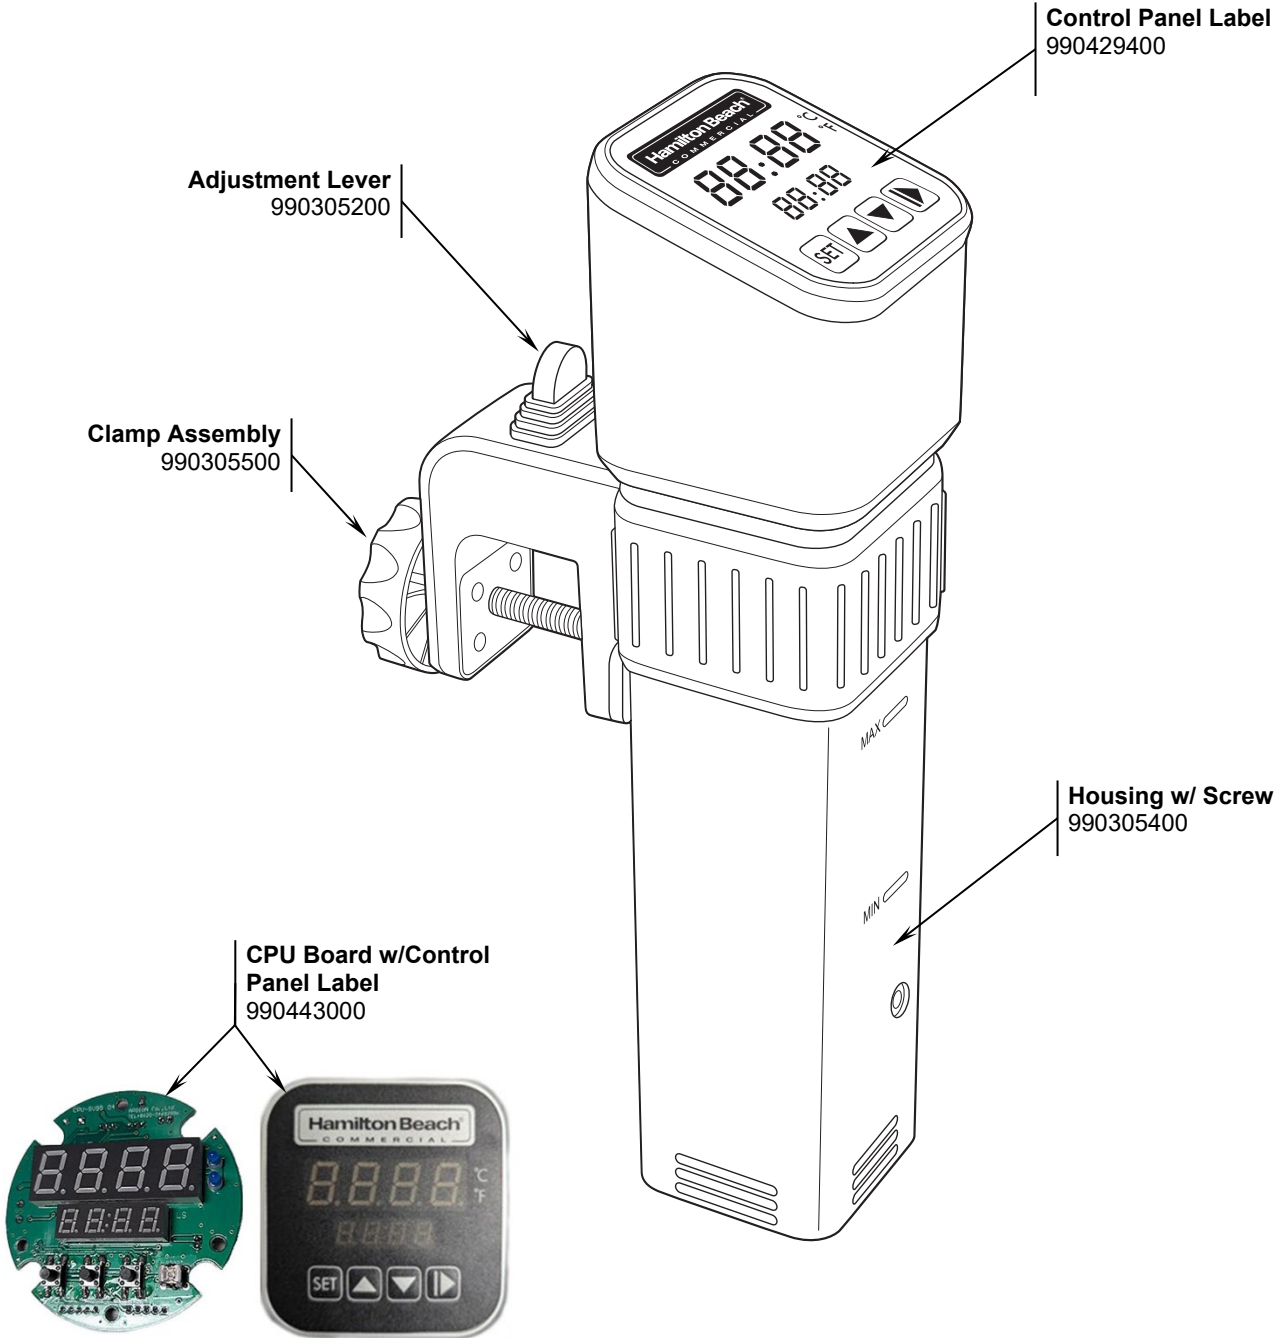

 <p>Hamilton Beach 4421 Waterfront Drive Glen Allen, VA 23060</p>	Revision	Added CPU Board w/Control Panel Label.				Rev. Date:
	Description:	Request #:	DOC15272	Page:	1 of 1	Document #:
					540103900	Rev: B