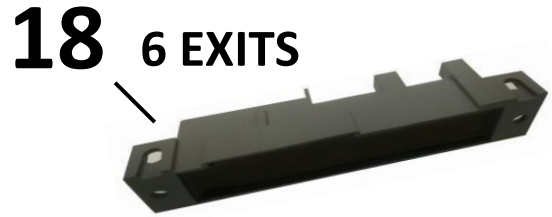

Piano EVO / EVO Hob

16

17 4 EXITS

18 6 EXITS

19 4 BURNERS

20 6 BURNERS

23

21

24

22

25

26

27