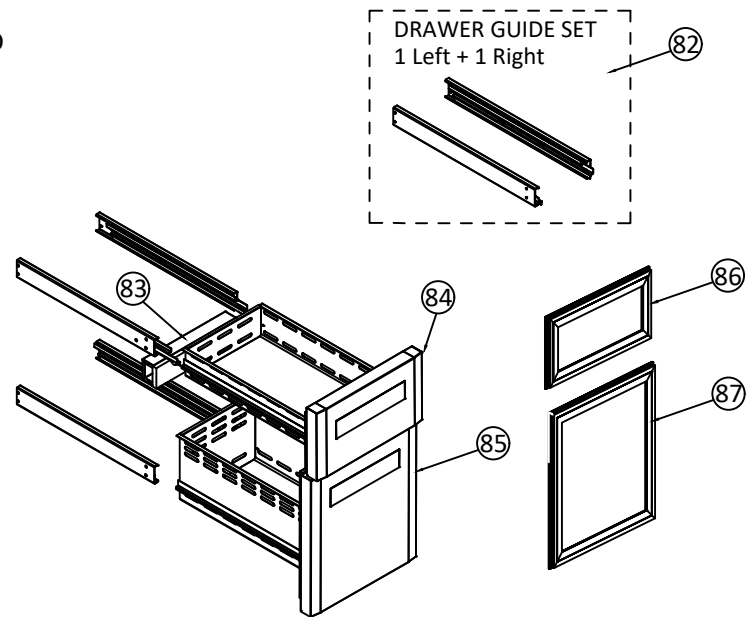

COUNTER "GN" 2 DOORS

COUNTER "GN" 3 DOORS

COUNTER "GN" 4 DOORS

GLASS DOORS PART

DATE:2019/11/18	VERSION:A0	DESCRIPTION		DESIGN BY: Alberto	
		SCALE	MODEL	Q.TY	REMARKS
		1:1	QR/QRG/QN x100GN QR/QRG/QN x200GN		
MATERIAL: ST1 or ST2		QR-GN/QRG-GN/QN-GN 2-3-4 DOORS			
DESIGN BY: Camilla		EXPLODED VIEW			
APPROVED BY: Alberto	CATEGORY	TYPE	GROUP	PART N°	
DATE:2019/11/18	EV	2BU0	A0	2900	

QRD 27
EXPLODED
DRAWING

CODE: DWF0RWAAx2900 FOR ORDER COMPLETE SET 1/2 + 1/2

QRD M7
EXPLODED
DRAWING

CODE: DWF2RWAAx2900 FOR ORDER COMPLETE SET 1/3 + 2/3

QRD 37
EXPLODED
DRAWING

CODE: DWF1RWAAx2900 FOR ORDER COMPLETE SET 1/3 + 1/3 + 1/3

DATE:2020/04/15	VERSION:A0	DESCRIPTION		DESIGN BY: Alberto	
		SCALE	MODEL	Q.TY	REMARKS
		1:1			
MATERIAL: ST1 or ST2		DRAWER SET EXPLODED VIEW			
DESIGN BY: Camilla					
APPROVED BY: Alberto		CATEGORY	TYPE	GROUP	PART N°
DATE:2020/04/15					