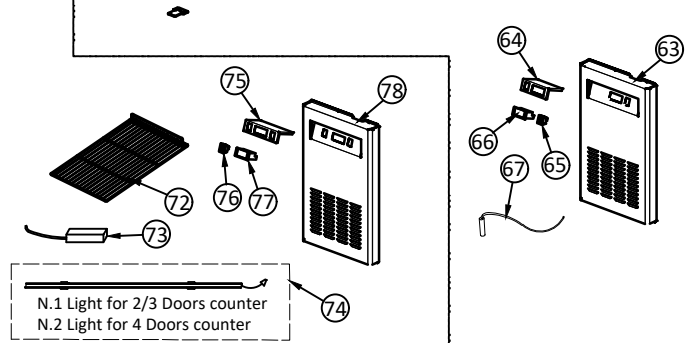

COUNTER "GN" 2 DOORS

COUNTER "GN" 3 DOORS

COUNTER "GN" 4 DOORS

GLASS DOORS PART

DATE:2019/11/18	VERSION:A0	DESCRIPTION		DESIGN BY: Alberto	
		SCALE	MODEL	Q.TY	REMARKS
		1:1	QR/QRG/QN x100GN QR/QRG/QN x200GN		
MATERIAL: ST1 or ST2		QR-GN/QRG-GN/QN-GN 2-3-4 DOORS			
DESIGN BY: Camilla		EXPLODED VIEW			
APPROVED BY: Alberto	CATEGORY	TYPE	GROUP	PART N°	
DATE:2019/11/18	EV	2BU0	A0	2900	

QRD 27
EXPLODED
DRAWING

CODE: DWF0RWAAx2900 FOR ORDER COMPLETE SET 1/2 + 1/2

QRD M7
EXPLODED
DRAWING

CODE: DWF2RWAAx2900 FOR ORDER COMPLETE SET 1/3 + 2/3

QRD 37
EXPLODED
DRAWING

CODE: DWF1RWAAx2900 FOR ORDER COMPLETE SET 1/3 + 1/3 + 1/3

DATE:2020/04/15	VERSION:A0	DESCRIPTION		DESIGN BY: Alberto	
		SCALE	MODEL	Q.TY	REMARKS
		1:1			
MATERIAL: ST1 or ST2		DRAWER SET EXPLODED VIEW			
DESIGN BY: Camilla					
APPROVED BY: Alberto		CATEGORY	TYPE	GROUP	PART N°
DATE:2020/04/15					