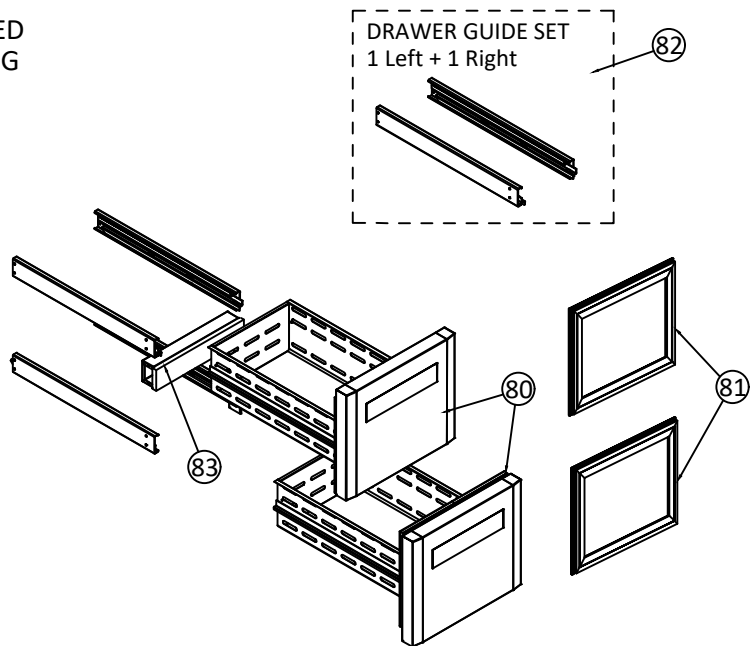

COUNTER "GN" 2 DOORS

COUNTER "GN" 3 DOORS

COUNTER "GN" 4 DOORS

GLASS DOORS PART

DATE:2019/11/18	VERSION:A0	DESCRIPTION		DESIGN BY: Alberto	
		SCALE	MODEL	Q.TY	REMARKS
		1:1	QR/QRG/QN x100GN QR/QRG/QN x200GN		
MATERIAL: ST1 or ST2		QR-GN/QRG-GN/QN-GN 2-3-4 DOORS			
DESIGN BY: Camilla		EXPLODED VIEW			
APPROVED BY: Alberto	CATEGORY	TYPE	GROUP	PART N°	
DATE:2019/11/18	EV	2BU0	A0	2900	

QRD 27
EXPLODED
DRAWING

CODE: DWF0RWAAx2900 FOR ORDER COMPLETE SET 1/2 + 1/2

QRD M7
EXPLODED
DRAWING

CODE: DWF2RWAAx2900 FOR ORDER COMPLETE SET 1/3 + 2/3

QRD 37
EXPLODED
DRAWING

CODE: DWF1RWAAx2900 FOR ORDER COMPLETE SET 1/3 + 1/3 + 1/3

DATE:2020/04/15	VERSION:A0	DESCRIPTION		DESIGN BY: Alberto	
		SCALE	MODEL	Q.TY	REMARKS
		1:1			
MATERIAL: ST1 or ST2		DRAWER SET EXPLODED VIEW			
DESIGN BY: Camilla					
APPROVED BY: Alberto		CATEGORY	TYPE	GROUP	PART N°
DATE:2020/04/15					