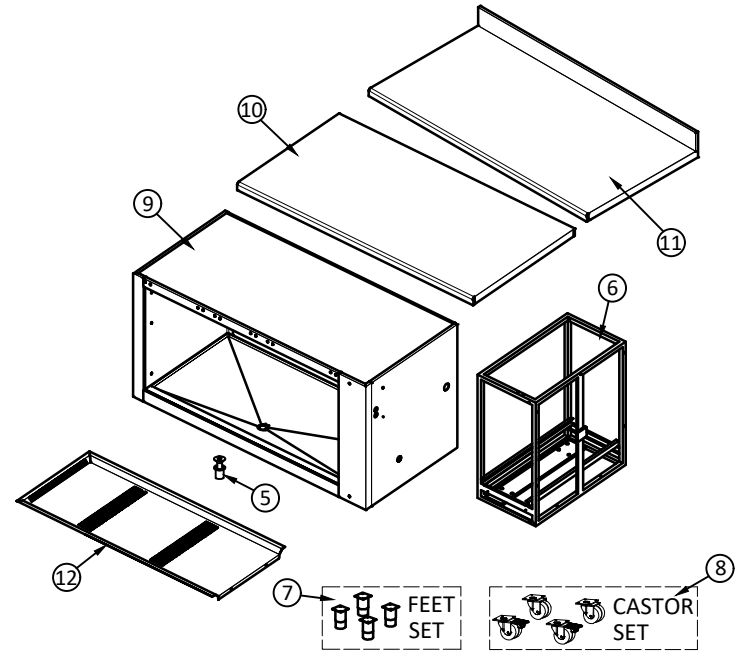

COUNTER "GN" 2 DOORS

COUNTER "GN" 3 DOORS

COUNTER "GN" 4 DOORS

GLASS DOORS PART

DATE:2019/11/18	VERSION:A0	DESCRIPTION		DESIGN BY: Alberto	
		SCALE	MODEL	Q.TY	REMARKS
		1:1	QR/QRG/QN x100GN QR/QRG/QN x200GN		
MATERIAL: ST1 or ST2		QR-GN/QRG-GN/QN-GN 2-3-4 DOORS			
DESIGN BY: Camilla		EXPLODED VIEW			
APPROVED BY: Alberto	CATEGORY	TYPE	GROUP	PART N°	
DATE:2019/11/18	EV	2BU0	A0	2900	

QRD 27
EXPLODED
DRAWING

CODE: DWF0RWAAx2900 FOR ORDER COMPLETE SET 1/2 + 1/2

QRD M7
EXPLODED
DRAWING

CODE: DWF2RWAAx2900 FOR ORDER COMPLETE SET 1/3 + 2/3

QRD 37
EXPLODED
DRAWING

CODE: DWF1RWAAx2900 FOR ORDER COMPLETE SET 1/3 + 1/3 + 1/3

DATE:2020/04/15	VERSION:A0	DESCRIPTION		DESIGN BY: Alberto	
		SCALE	MODEL	Q.TY	REMARKS
		1:1			
MATERIAL: ST1 or ST2		DRAWER SET EXPLODED VIEW			
DESIGN BY: Camilla					
APPROVED BY: Alberto		CATEGORY	TYPE	GROUP	PART N°
DATE:2020/04/15					