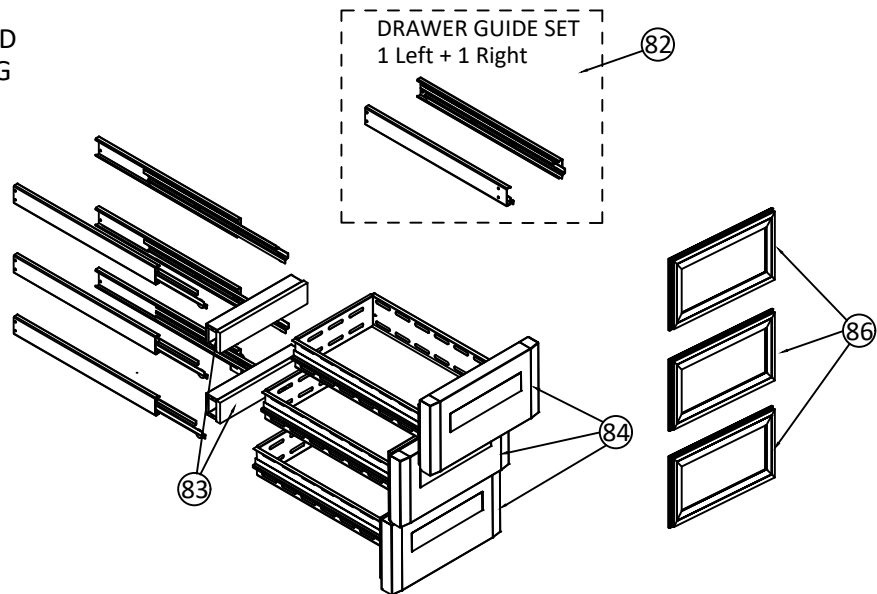

COUNTER "GN" 2 DOORS

COUNTER "GN" 3 DOORS

COUNTER "GN" 4 DOORS

GLASS DOORS PART

DATE:2019/11/18	VERSION:A0	DESCRIPTION		DESIGN BY: Alberto	
		SCALE	MODEL	Q.TY	REMARKS
		1:1	QR/QRG/QN x100GN QR/QRG/QN x200GN		
MATERIAL: ST1 or ST2		QR-GN/QRG-GN/QN-GN 2-3-4 DOORS			
DESIGN BY: Camilla		EXPLODED VIEW			
APPROVED BY: Alberto	CATEGORY	TYPE	GROUP	PART N°	
DATE:2019/11/18	EV	2BU0	A0	2900	

QRD 27
EXPLODED
DRAWING

CODE: DWF0RWAAx2900 FOR ORDER COMPLETE SET 1/2 + 1/2

QRD M7
EXPLODED
DRAWING

CODE: DWF2RWAAx2900 FOR ORDER COMPLETE SET 1/3 + 2/3

QRD 37
EXPLODED
DRAWING

CODE: DWF1RWAAx2900 FOR ORDER COMPLETE SET 1/3 + 1/3 + 1/3

DATE:2020/04/15	VERSION:A0	DESCRIPTION		DESIGN BY: Alberto	
		SCALE	MODEL	Q.TY	REMARKS
		1:1			
MATERIAL: ST1 or ST2		DRAWER SET EXPLODED VIEW			
DESIGN BY: Camilla					
APPROVED BY: Alberto		CATEGORY	TYPE	GROUP	PART N°
DATE:2020/04/15					