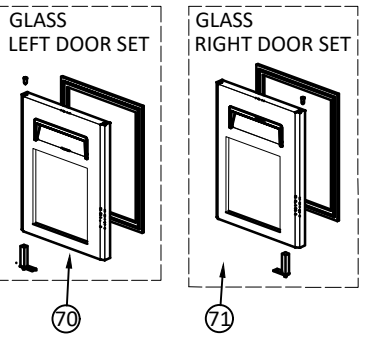

COUNTER "GN" 2 DOORS

COUNTER "GN" 3 DOORS

COUNTER "GN" 4 DOORS

GLASS DOORS PART

DATE:2019/11/18	VERSION:A0	DESCRIPTION		DESIGN BY: Alberto	
		SCALE	MODEL	Q.TY	REMARKS
		1:1	QR/QRG/QN x100GN QR/QRG/QN x200GN		
MATERIAL: ST1 or ST2		QR-GN/QRG-GN/QN-GN 2-3-4 DOORS			
DESIGN BY: Camilla		EXPLODED VIEW			
APPROVED BY: Alberto	CATEGORY	TYPE	GROUP	PART N°	
DATE:2019/11/18	EV	2BU0	A0	2900	

QRD 27
EXPLODED
DRAWING

CODE: DWF0RWAAx2900 FOR ORDER COMPLETE SET 1/2 + 1/2

QRD M7
EXPLODED
DRAWING

CODE: DWF2RWAAx2900 FOR ORDER COMPLETE SET 1/3 + 2/3

QRD 37
EXPLODED
DRAWING

CODE: DWF1RWAAx2900 FOR ORDER COMPLETE SET 1/3 + 1/3 + 1/3

DATE:2020/04/15	VERSION:A0	DESCRIPTION		DESIGN BY: Alberto	
		SCALE	MODEL	Q.TY	REMARKS
		1:1			
MATERIAL: ST1 or ST2		DRAWER SET EXPLODED VIEW			
DESIGN BY: Camilla					
APPROVED BY: Alberto		CATEGORY	TYPE	GROUP	PART N°
DATE:2020/04/15					