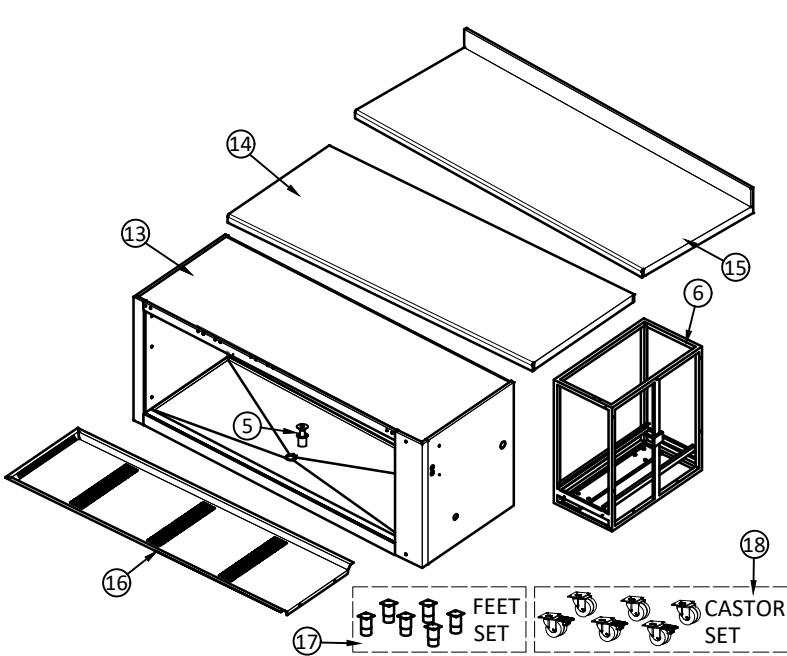

COUNTER "GN" 2 DOORS

COUNTER "GN" 3 DOORS

COUNTER "GN" 4 DOORS

GLASS DOORS PART

DATE:2019/11/18	VERSION:A0	DESCRIPTION		DESIGN BY: Alberto	
		SCALE	MODEL	Q.TY	REMARKS
		1:1	QR/QRG/QN x100GN QR/QRG/QN x200GN		
MATERIAL: ST1 or ST2		QR-GN/QRG-GN/QN-GN 2-3-4 DOORS			
DESIGN BY: Camilla		EXPLODED VIEW			
APPROVED BY: Alberto	CATEGORY	TYPE	GROUP	PART N°	
DATE:2019/11/18	EV	2BU0	A0	2900	

QRD 27
EXPLODED
DRAWING

CODE: DWF0RWAAx2900 FOR ORDER COMPLETE SET 1/2 + 1/2

QRD M7
EXPLODED
DRAWING

CODE: DWF2RWAAx2900 FOR ORDER COMPLETE SET 1/3 + 2/3

QRD 37
EXPLODED
DRAWING

CODE: DWF1RWAAx2900 FOR ORDER COMPLETE SET 1/3 + 1/3 + 1/3

DATE:2020/04/15	VERSION:A0	DESCRIPTION		DESIGN BY: Alberto	
		SCALE	MODEL	Q.TY	REMARKS
		1:1			
MATERIAL: ST1 or ST2		DRAWER SET EXPLODED VIEW			
DESIGN BY: Camilla					
APPROVED BY: Alberto		CATEGORY	TYPE	GROUP	PART N°
DATE:2020/04/15					