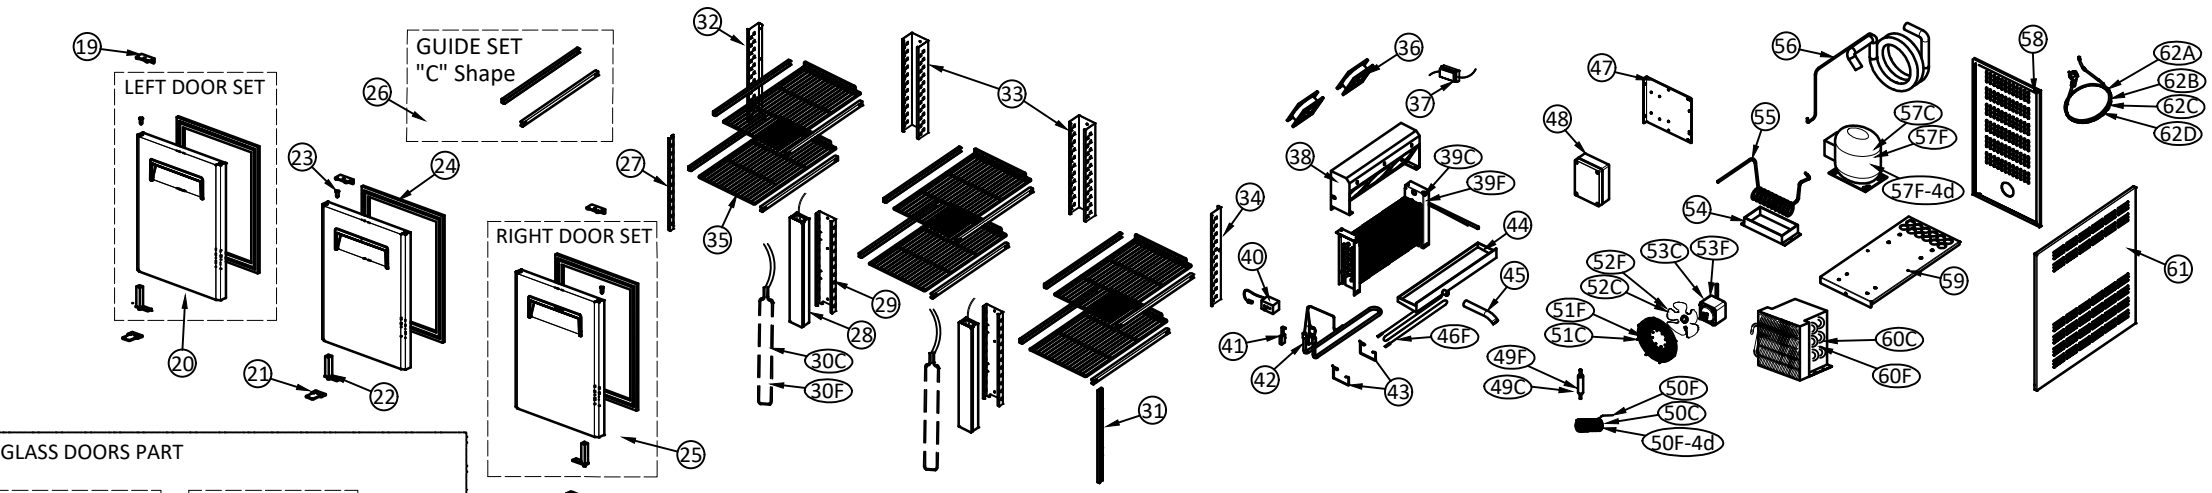

COUNTER "GN" 2 DOORS

COUNTER "GN" 3 DOORS

COUNTER "GN" 4 DOORS

GLASS DOORS PART

DATE:2019/11/18	VERSION:A0	DESCRIPTION		DESIGN BY: Alberto	
		SCALE	MODEL	Q.TY	REMARKS
		1:1	QR/QRG/QN x100GN QR/QRG/QN x200GN		
MATERIAL: ST1 or ST2		QR-GN/QRG-GN/QN-GN 2-3-4 DOORS			
DESIGN BY: Camilla		EXPLODED VIEW			
APPROVED BY: Alberto	CATEGORY	TYPE	GROUP	PART N°	
DATE:2019/11/18	EV	2BU0	A0	2900	

QRD 27
EXPLODED
DRAWING

CODE: DWF0RWAAx2900 FOR ORDER COMPLETE SET 1/2 + 1/2

QRD M7
EXPLODED
DRAWING

CODE: DWF2RWAAx2900 FOR ORDER COMPLETE SET 1/3 + 2/3

QRD 37
EXPLODED
DRAWING

CODE: DWF1RWAAx2900 FOR ORDER COMPLETE SET 1/3 + 1/3 + 1/3

DATE:2020/04/15	VERSION:A0	DESCRIPTION		DESIGN BY: Alberto	
		SCALE	MODEL	Q.TY	REMARKS
		1:1			
MATERIAL: ST1 or ST2		DRAWER SET EXPLODED VIEW			
DESIGN BY: Camilla					
APPROVED BY: Alberto		CATEGORY	TYPE	GROUP	PART N°
DATE:2020/04/15					