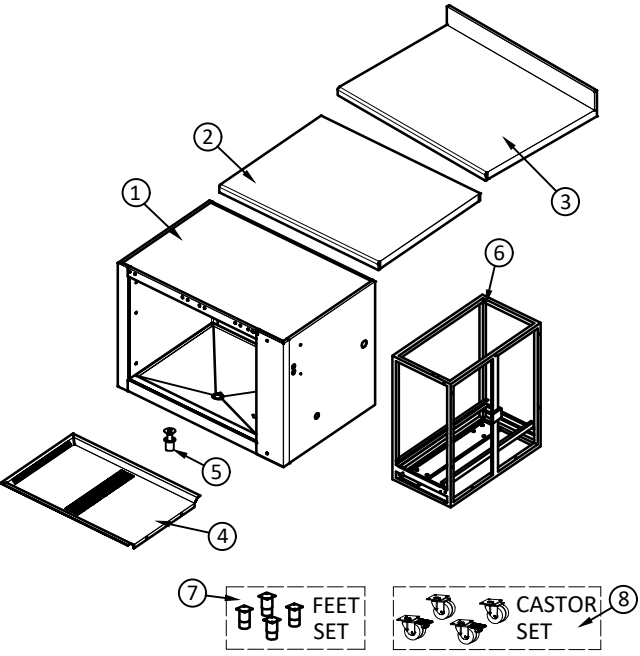

COUNTER "GN" 2 DOORS

COUNTER "GN" 3 DOORS

COUNTER "GN" 4 DOORS

GLASS DOORS PART

DATE:2019/11/18	VERSION:A0	DESCRIPTION		DESIGN BY: Alberto	
		SCALE	MODEL	Q.TY	REMARKS
		1:1	QR/QRG/QN x100GN QR/QRG/QN x200GN		
MATERIAL: ST1 or ST2		QR-GN/QRG-GN/QN-GN 2-3-4 DOORS			
DESIGN BY: Camilla		EXPLODED VIEW			
APPROVED BY: Alberto	CATEGORY	TYPE	GROUP	PART N°	
DATE:2019/11/18	EV	2BU0	A0	2900	

QRD 27
EXPLODED
DRAWING

CODE: DWF0RWAAx2900 FOR ORDER COMPLETE SET 1/2 + 1/2

QRD M7
EXPLODED
DRAWING

CODE: DWF2RWAAx2900 FOR ORDER COMPLETE SET 1/3 + 2/3

QRD 37
EXPLODED
DRAWING

CODE: DWF1RWAAx2900 FOR ORDER COMPLETE SET 1/3 + 1/3 + 1/3

DATE:2020/04/15	VERSION:A0	DESCRIPTION		DESIGN BY: Alberto	
		SCALE	MODEL	Q.TY	REMARKS
		1:1			
MATERIAL: ST1 or ST2		DRAWER SET EXPLODED VIEW			
DESIGN BY: Camilla					
APPROVED BY: Alberto		CATEGORY	TYPE	GROUP	PART N°
DATE:2020/04/15					