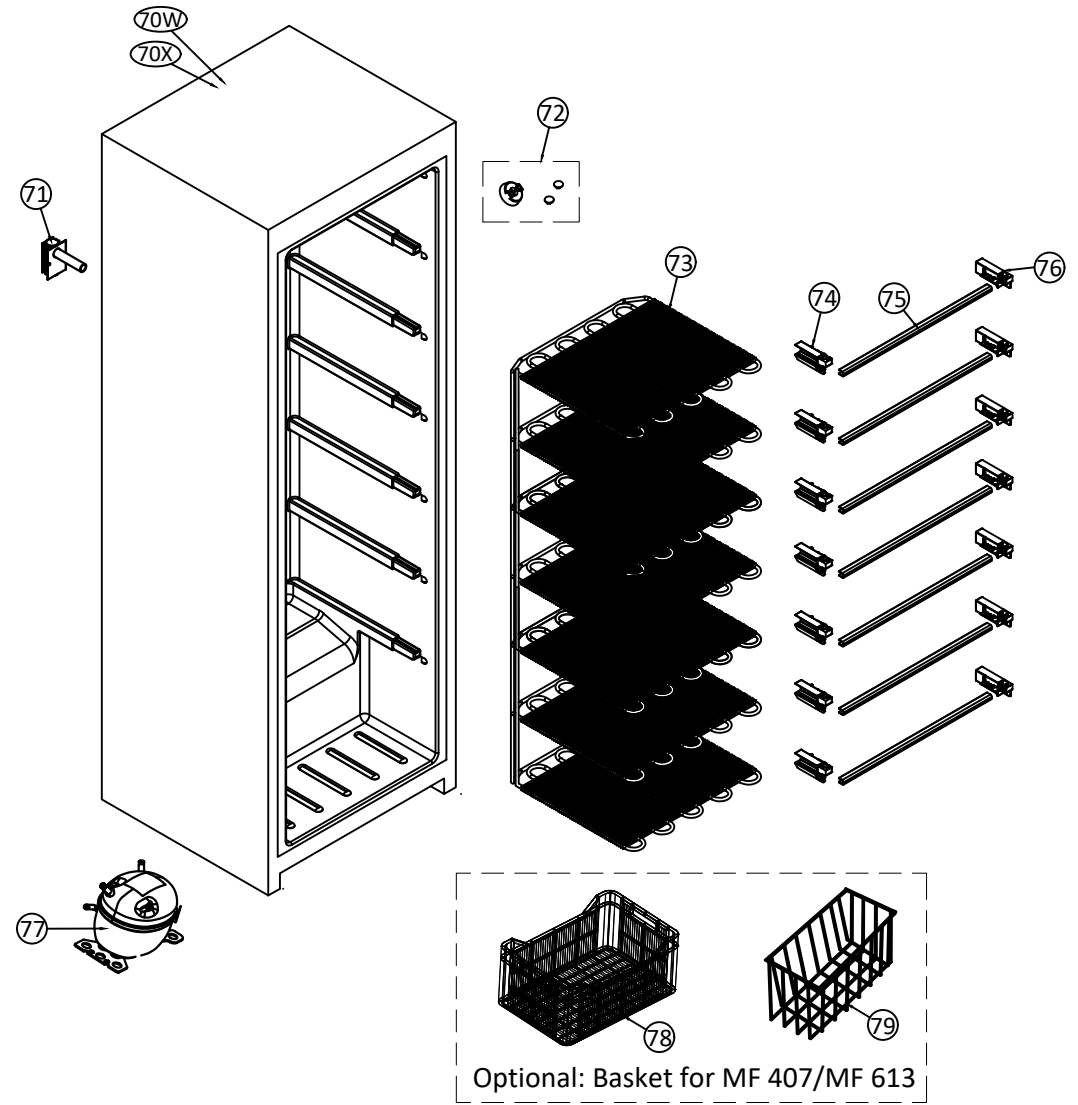

ABS CHILLER SOLID DOOR

Legend:
W=White Range
X = Steel Range

49 Optional
Main Switch

21 FEET AND ROLLER SET

17 HIGH S/S FEET SET

20 CASTOR SET

DATE:2023/06/16	VERSION: A0			DESIGN BY:Alberto
 RIGHTWAY ASIA	SCALE	MODEL	Q.Ty	REMARKS:
	1:1	MR 4 Range MR 6 Range		
MATERIAL: S4/S5	MR/MRX/MRG/MRXG/MF/MFX 4 - 6			
DESIGN BY:Alisa	EXPLODED VIEW			
APPROVED BY:Alberto	CATEGORY	TYPE	GROUP	PART N°
DATE:2023/06/16	EV	1DJ0	A0	1200

ABS CHILLER GLASS DOOR

ABS FREEZER SOLID DOOR

DATE:2023/06/16	VERSION: A0				DESIGN BY:Alberto
	SCALE	MODEL	Q.Ty	REMARKS:	
	1:1	MR 4 Range MR 6 Range			
MATERIAL: S4/S5	MR/MRX/MRG/MRXG/MF/MFX 4 - 6				
DESIGN BY:Alisa	EXPLODED VIEW				
APPROVED BY:Alberto	CATEGORY	TYPE	GROUP	PART N°	
DATE:2023/06/16	EV	1DJ0	A0	1200	