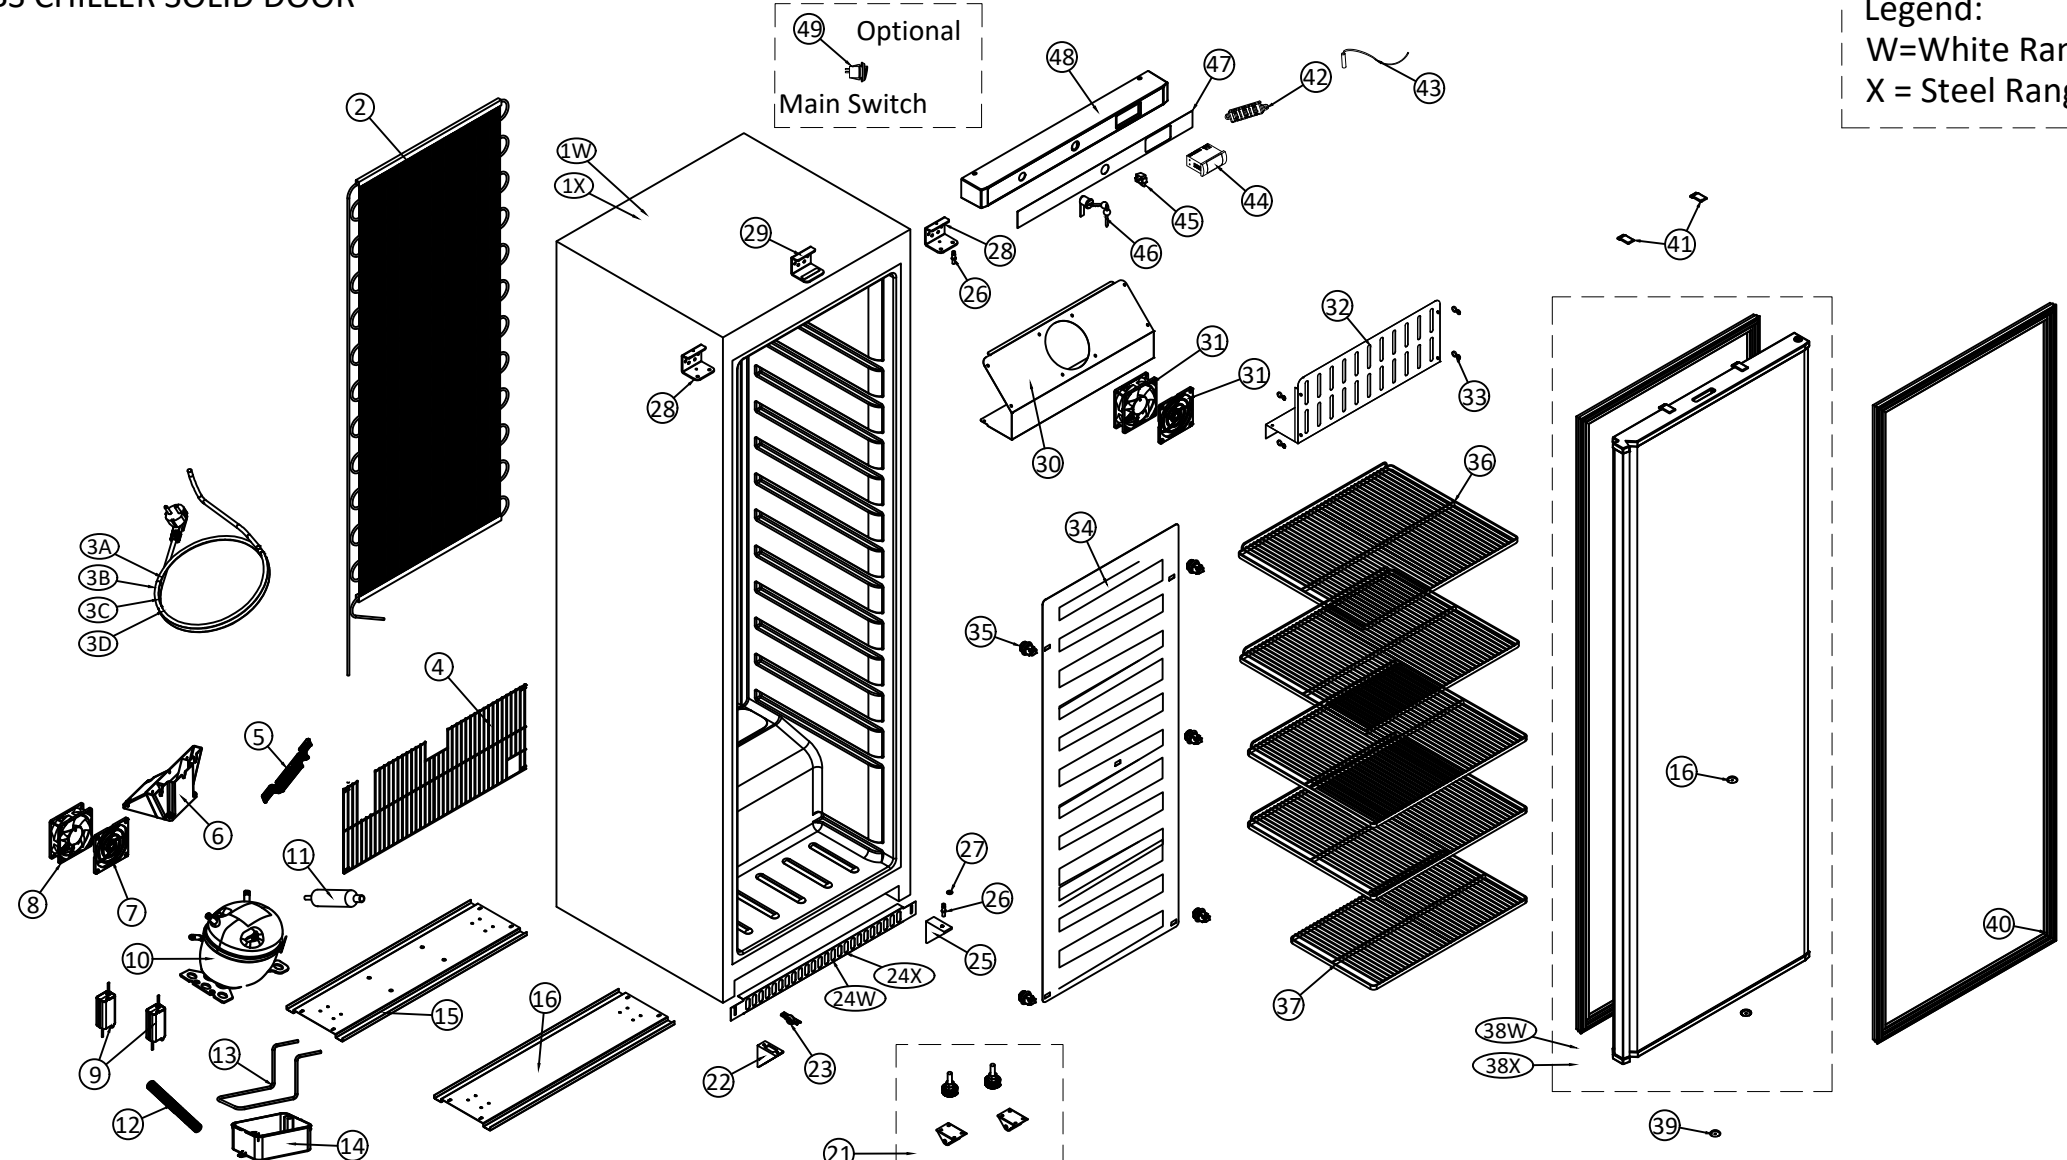

ABS CHILLER SOLID DOOR

Legend:
W=White Range
X = Steel Range

49 Optional
Main Switch

21 FEET AND ROLLER SET

17 HIGH S/S FEET SET

20 CASTOR SET

DATE:2023/06/16	VERSION: A0			DESIGN BY:Alberto
 RIGHTWAY ASIA	SCALE	MODEL	Q.Ty	REMARKS:
	1:1	MR 4 Range MR 6 Range		
MATERIAL: S4/S5	MR/MRX/MRG/MRXG/MF/MFX 4 - 6			
DESIGN BY:Alisa	EXPLODED VIEW			
APPROVED BY:Alberto	CATEGORY	TYPE	GROUP	PART N°
DATE:2023/06/16	EV	1DJ0	A0	1200

ABS CHILLER GLASS DOOR

ABS FREEZER SOLID DOOR

DATE:2023/06/16	VERSION: A0				DESIGN BY:Alberto
	SCALE	MODEL	Q.Ty	REMARKS:	
	1:1	MR 4 Range MR 6 Range			
MATERIAL: S4/S5	MR/MRX/MRG/MRXG/MF/MFX 4 - 6				
DESIGN BY:Alisa	EXPLODED VIEW				
APPROVED BY:Alberto	CATEGORY	TYPE	GROUP	PART N°	
DATE:2023/06/16	EV	1DJ0	A0	1200	