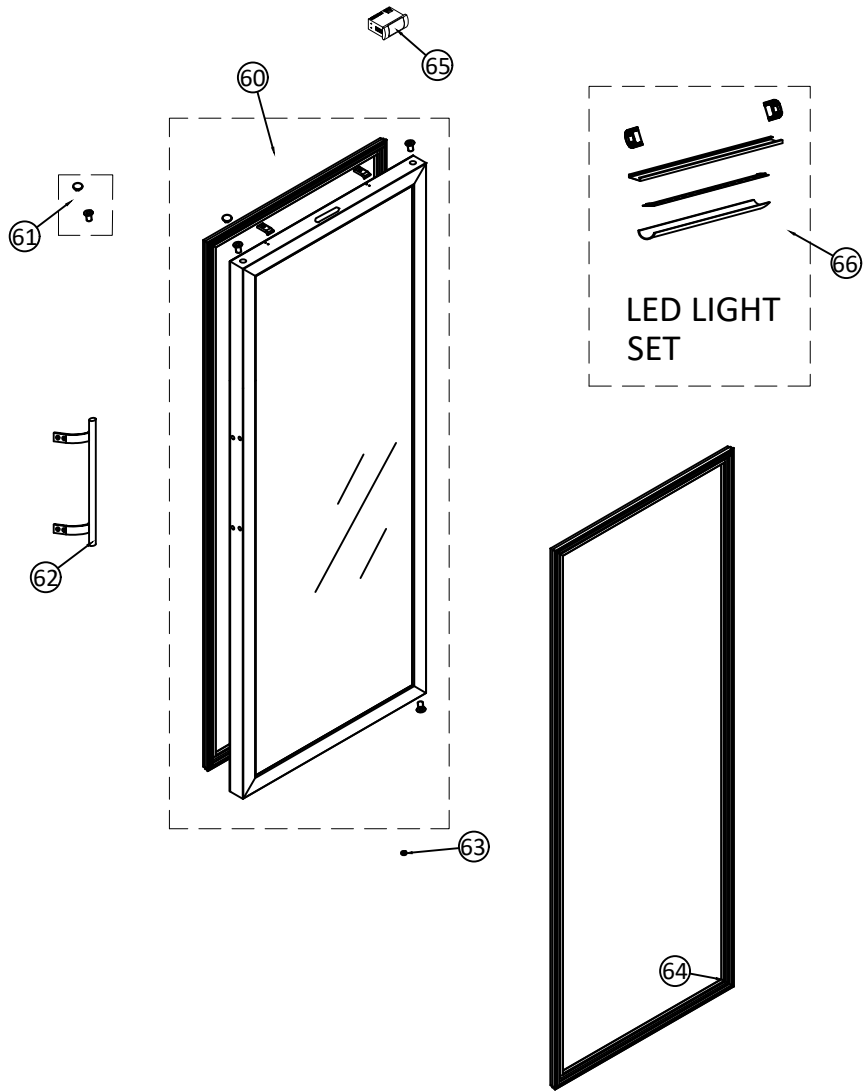

ABS CHILLER SOLID DOOR

Legend:
W=White Range
X = Steel Range

49 Optional
Main Switch

21 FEET AND ROLLER SET

17 HIGH S/S FEET SET

20 CASTOR SET

DATE:2023/06/16	VERSION: A0			DESIGN BY:Alberto
 RIGHTWAY ASIA	SCALE	MODEL	Q.Ty	REMARKS:
	1:1	MR 4 Range MR 6 Range		
MATERIAL: S4/S5	MR/MRX/MRG/MRXG/MF/MFX 4 - 6			
DESIGN BY:Alisa	EXPLODED VIEW			
APPROVED BY:Alberto	CATEGORY	TYPE	GROUP	PART N°
DATE:2023/06/16	EV	1DJ0	A0	1200

ABS CHILLER GLASS DOOR

ABS FREEZER SOLID DOOR

DATE:2023/06/16	VERSION: A0				DESIGN BY:Alberto
	SCALE	MODEL	Q.Ty	REMARKS:	
	1:1	MR 4 Range MR 6 Range			
MATERIAL: S4/S5	MR/MRX/MRG/MRXG/MF/MFX 4 - 6				
DESIGN BY:Alisa	EXPLODED VIEW				
APPROVED BY:Alberto	CATEGORY	TYPE	GROUP	PART N°	
DATE:2023/06/16	EV	1DJ0	A0	1200	