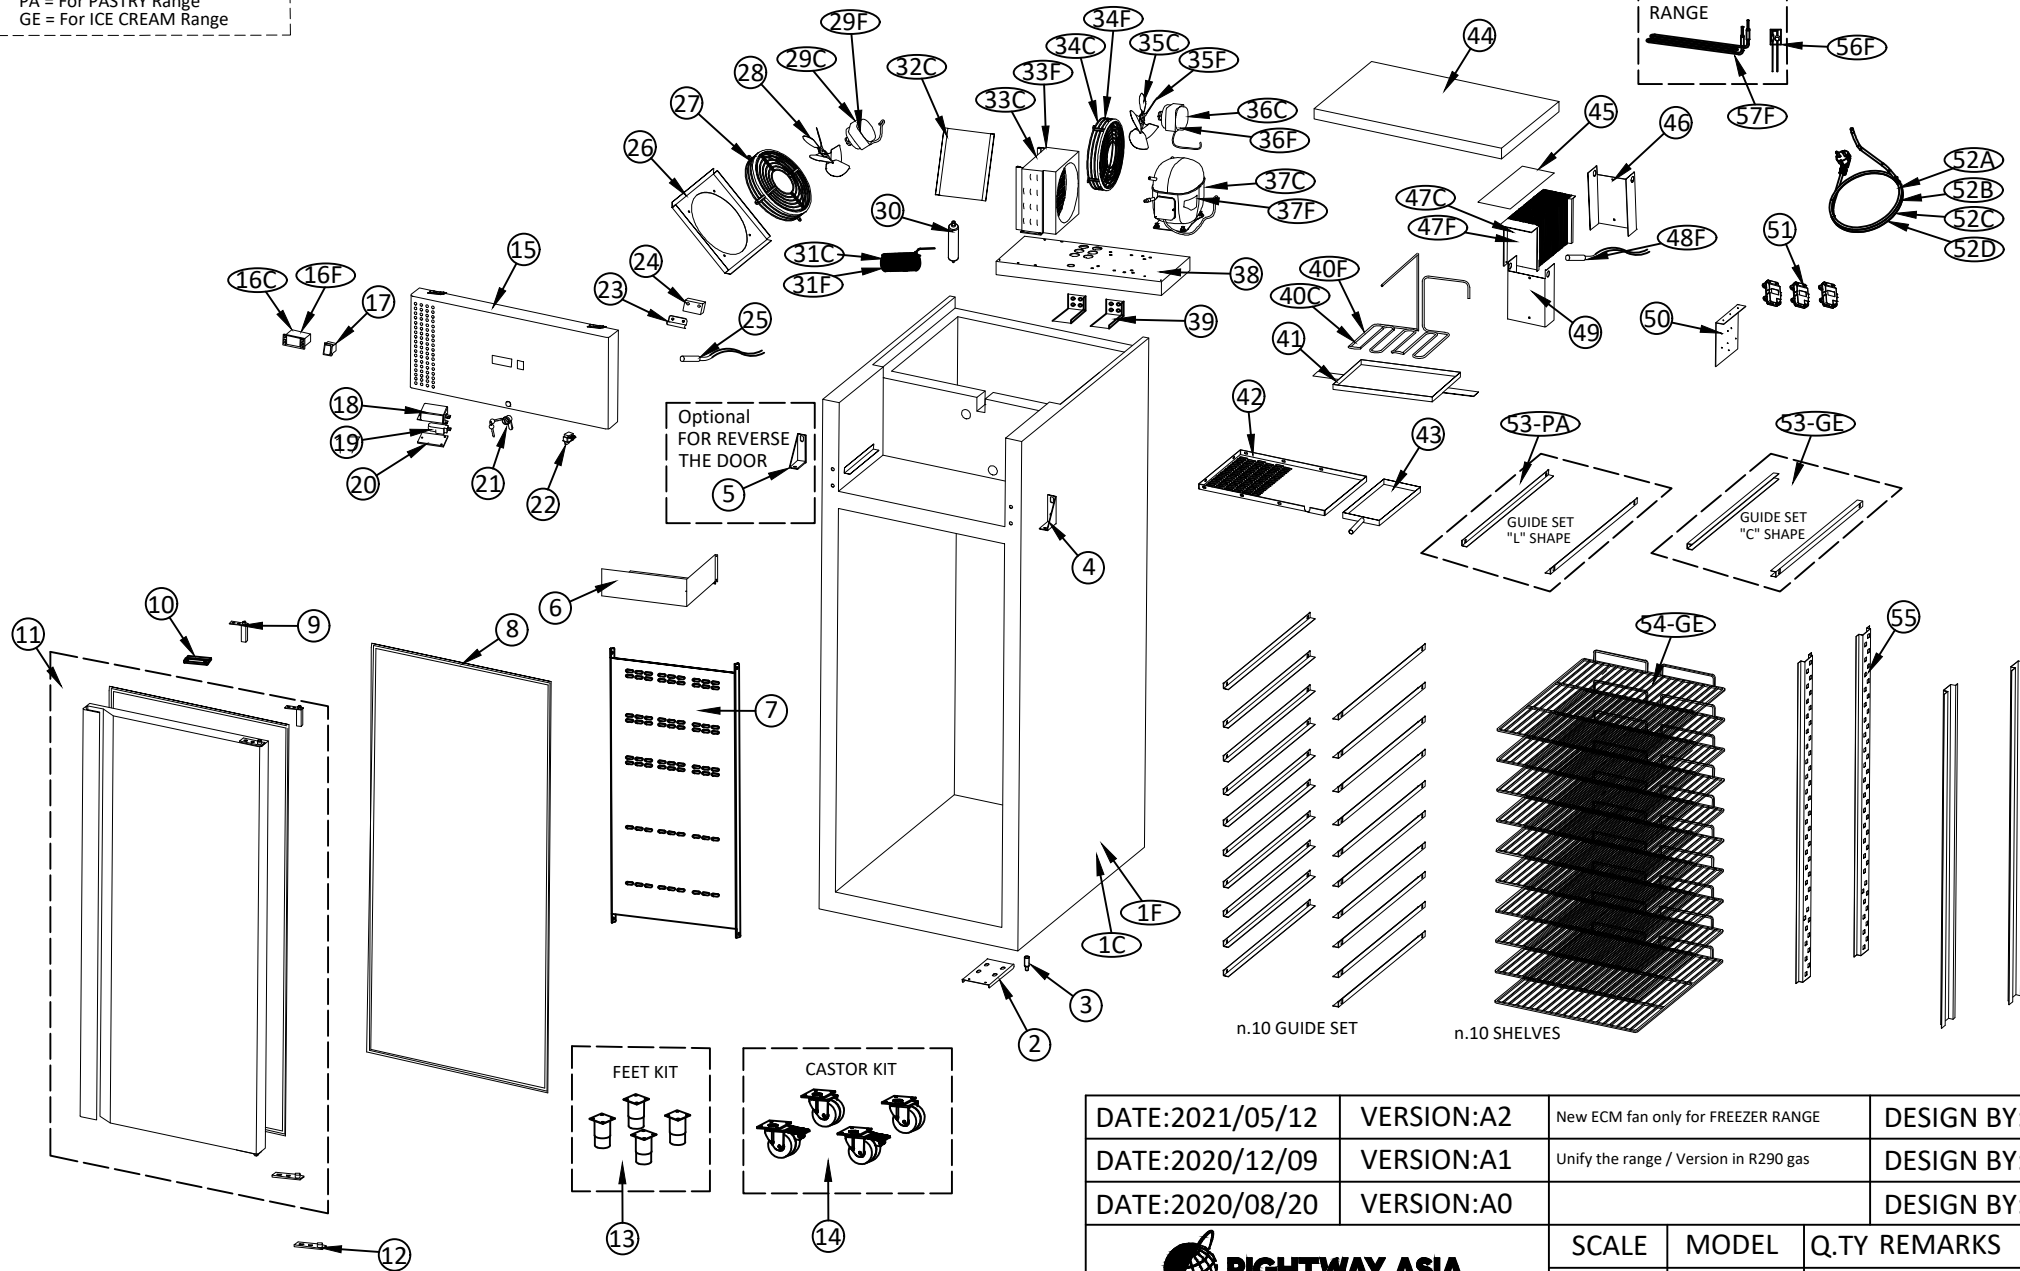

LEGEND: C = For CHILLER Range
 F = For FREEZER Range
 PA = For PASTRY Range
 GE = For ICE CREAM Range

DATE:2021/05/12	VERSION:A2	New ECM fan only for FREEZER RANGE	DESIGN BY: Alberto		
DATE:2020/12/09	VERSION:A1	Unify the range / Version in R290 gas	DESIGN BY: Alberto		
DATE:2020/08/20	VERSION:A0		DESIGN BY: Alberto		
		SCALE	MODEL	Q.TY	REMARKS
		1:1	PA 800TN PA 800BT GE 800BT		
MATERIAL: ST1/ST2		PA 800TN/PA 800BT/GE 800BT			
DESIGN BY: Jessie		EXPLODED VIEW			
APPROVED BY: Alberto		CATEGORY	TYPE	GROUP	PART N°
DATE:2017/06/23		EV	1CA7	A2	1300