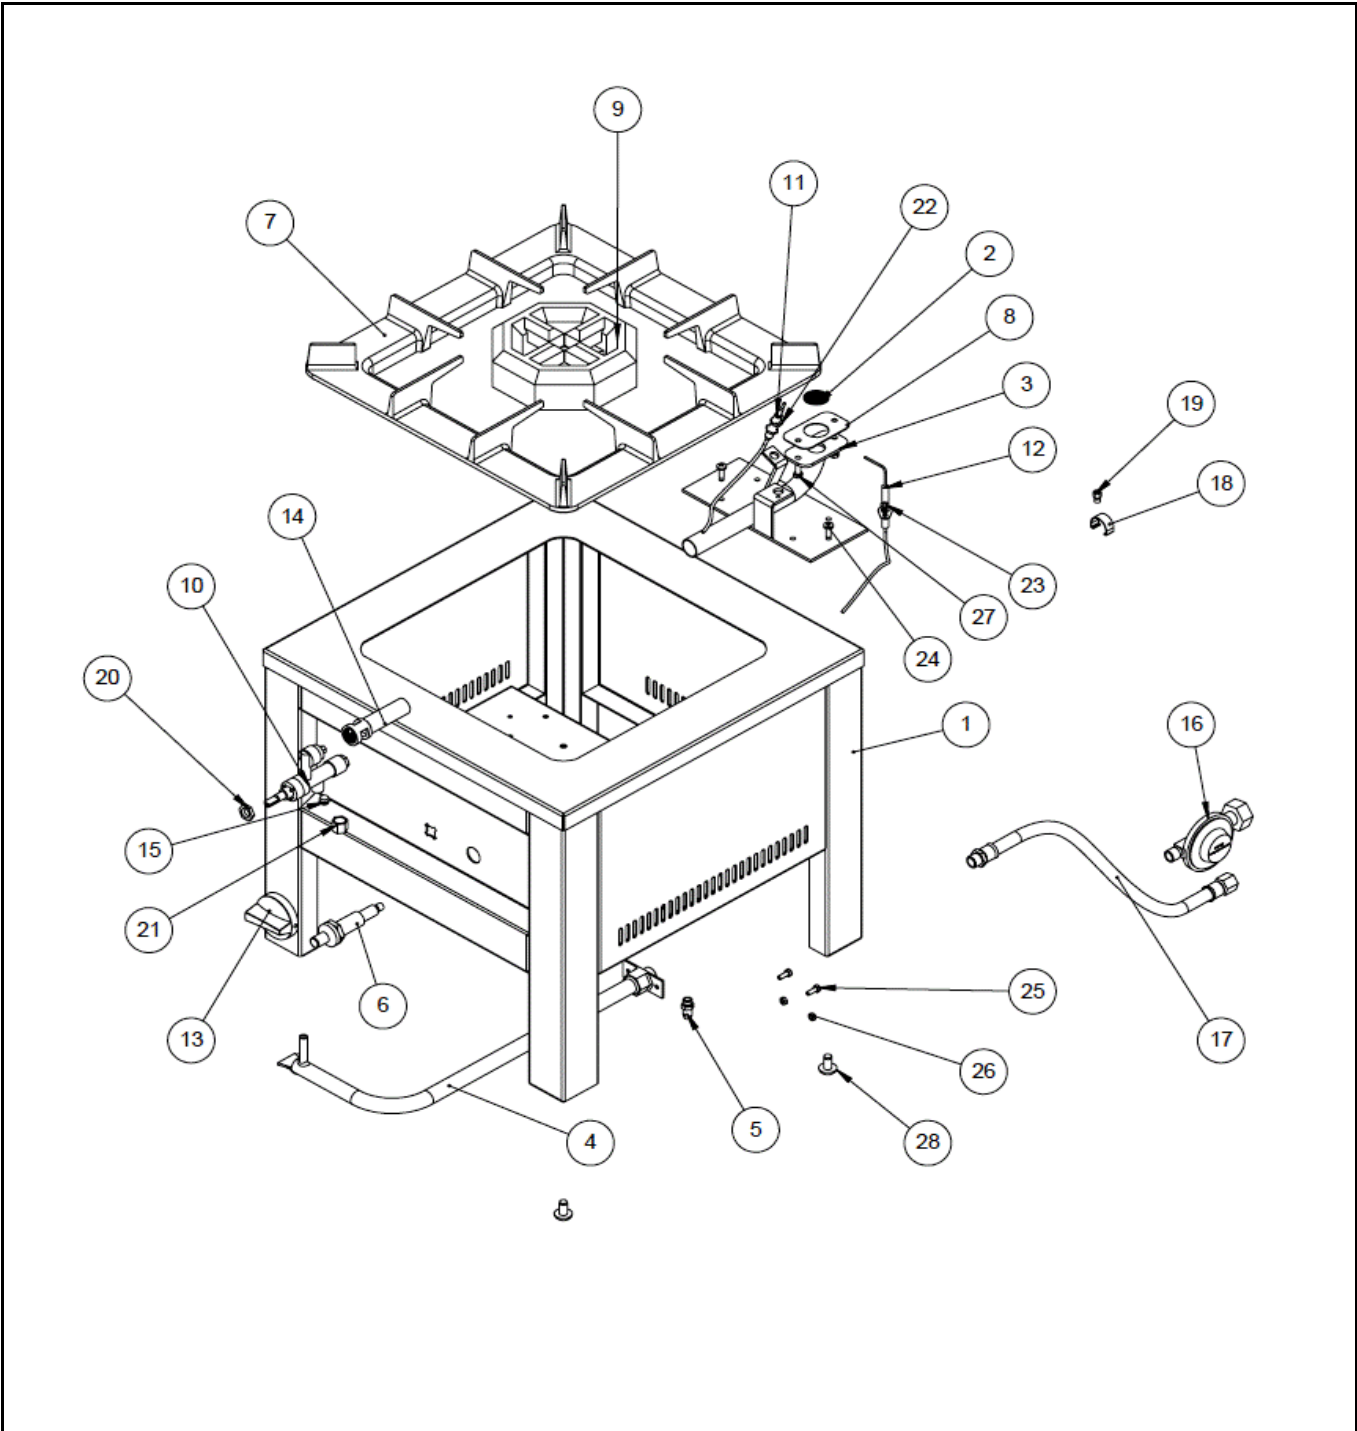

Drawing

Hendi B.V.  
 Steenoven 21  
 3911 TX Rhenen  
 The Netherlands

Batch #  
 0000000

Appliance part#  
 147108

Description  
 Hokker "Big Flame"

Date	15-02-2013	Revision #	Revision version
Revision	First bill of materials (BOM)		

### Bill of materials (BOM)

 <p><b>Hendi B.V.</b> Steenoven 21 3911 TX Rhenen The Netherlands</p>	<b>Batch #</b>	<b>Appliance part#</b>
	0000000	147108
	<b>Description</b>	
Hokker "Big Flame"		

<b>Date</b>	15-02-2013	<b>Revision #</b>	Revision version
<b>Revision</b>	First bill of materials (BOM)		

Item	Description	Part#	Quantity	Remark	Picture
1	Frame	n/a	1		
2	Mesh burner	924051	1		
3	Intake pipe	n/a	1		
4	Inlet pipe	147191	1		
5	Pressure nippel	924037	1		
6	Piezo igniter	153178	1	Incl nut	
7	Pan support 40x40cm	147177	1		
8	Gasket	924044	1		
9	Gas burner	924075	1		
10	Gas valve	147115	1	Incl item 20	
11	Thermo couple	152195	1	Incl 2 pcs of item 22	
12	Electrode with wiring	145654	1		
13	Knob	145692	1		
14	Air intake	n/a	1		
15	Cutting ring	nss	1	Available as 152089	
16a	Regulator 50mBar	152157	1		
16b	Regulator 37mBar	152188	1		
16c	Regulator 37mBar UK	153161	1	*Note Only for United Kingdom	
16d	Regulator 30mBar	930274	1	*Note Only for Norway and Sweden	
17	Hose assembly	147139	1		
18	Clip	147184	1	Incl item 21, only for natural gas	
19	Sproeier 1,90 mm gaskraan	nss	1	Available as 147184	
20	Nut M12x1	nss	1	Available as 147115	
21	Nut M12x1	152089	1	Incl item 15	
22	Nut M 8x1	nss	2	Available as 152195	
23	Sheet metal screw	n/a	1		
24	Sheet metal screw	n/a	2		
25	Bolt M4x12	n/a	2		
26	Nut M4	n/a	2		
27	Bolt M5x12	n/a	2		
28	Buffer	n/a	4		