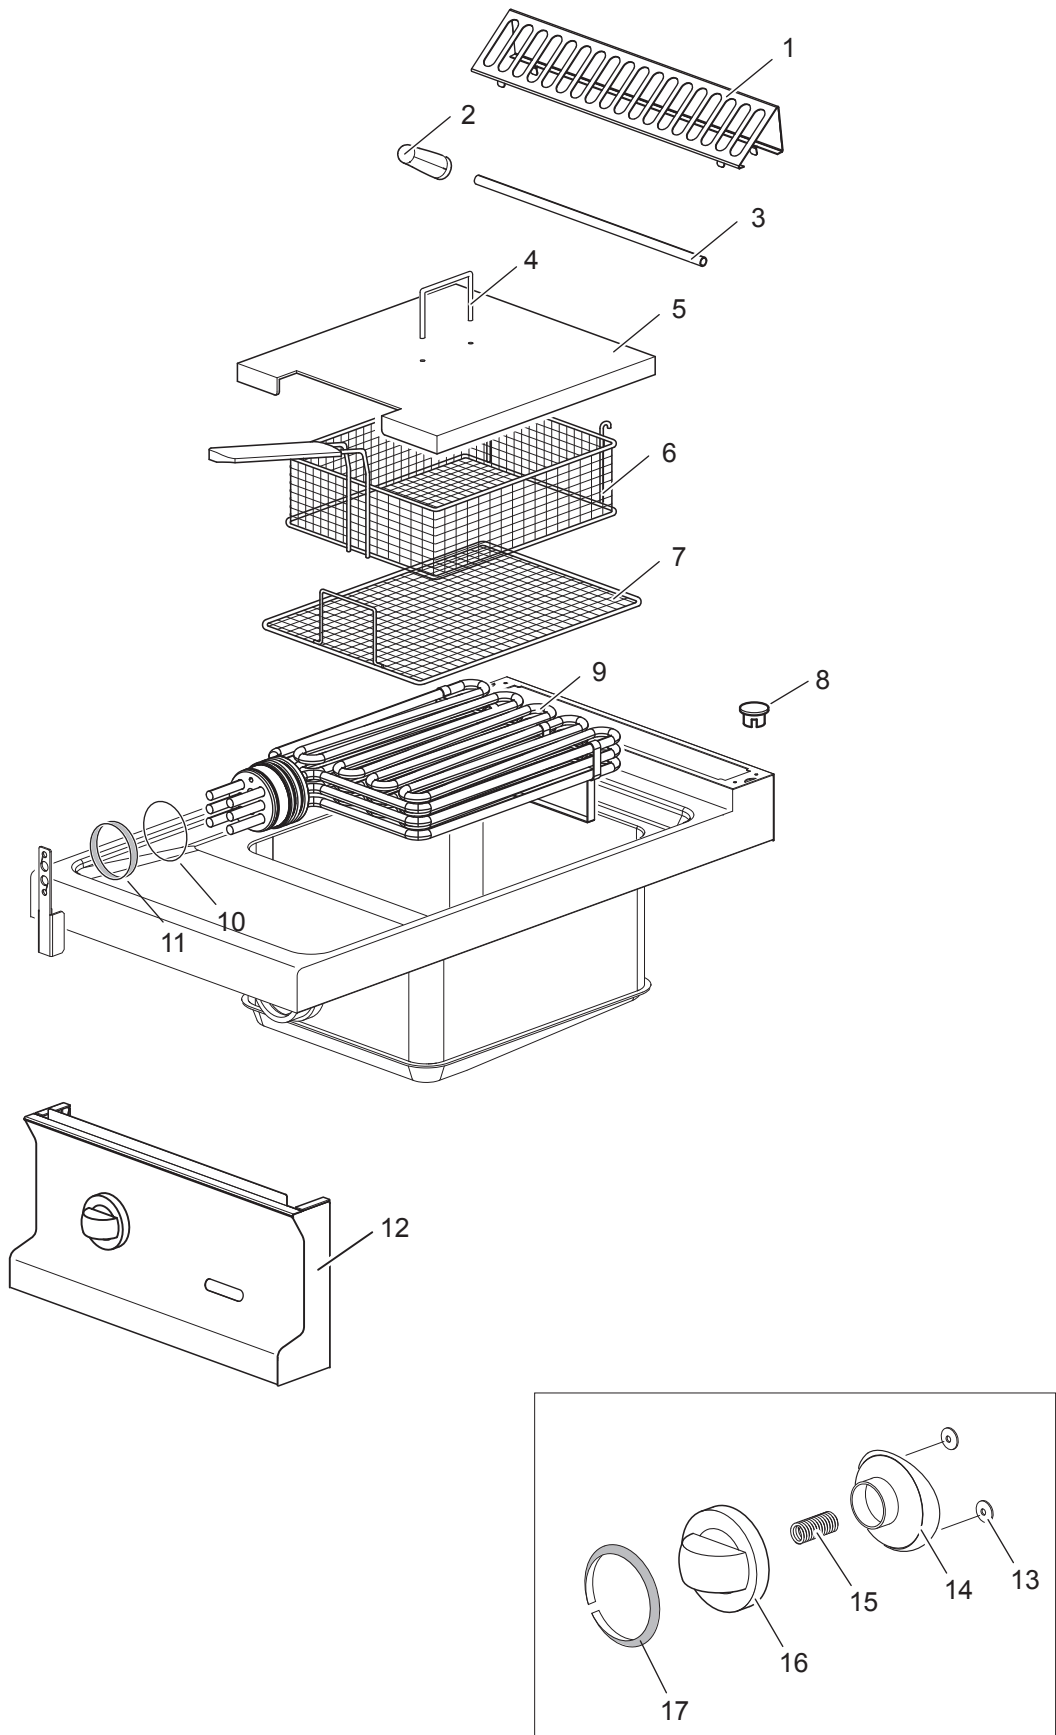

Listino componenti per pagina 1

1	184630	GRIGLIA CAMINO GRILLE POUR CHEMINÉE KAMINROST CHIMNEY GRILL	
3	180875	SQUADRETTA PLAQUE WINKEL PLATE	
4	RTBF800020	MANIGLIA MANETTE HANDGRIFF HANDLE	
5	166648	COPERCHIO VASCA COUVERCLE CUVE BECKEN-DECKEL TANK LID	
6	A770000150	A770046.CESTELLO X FRIGGITRICE A770046.PANIER X FRITEUSE A770046-OMN, 26x29,5x12cm KORB FUER FRITTEUSE A770046.BASKET FRYER	
7	RTCU700448	GRIGLIA SUPPORTO CESTELLO GRILLE SUPPORT PANIER ROST FUER KORBHALTER BASKET SUPPORT GRID	
9	180950 <i><u>Recommended spare parts</u></i>	RESISTENZA 9KW RESISTANCE 9KW HEIZKÖRPER 9KW HEATING ELEMENT 9KW	
10	RTCU700565 <i><u>Recommended spare parts</u></i>	GUARNIZIONE RESISTENZA JOINT POUR RESISTANCE DICHTUNG GASKET FOR HEATING ELEMENT	
11	RTMIN00283	SEEGER SEEGER SEEGER SEEGER	
12	174888	CRUSCOTTO PANNEAU DE CONTROLE FRONT BLENDE CONTROL PANEL	
16	168878 <i><u>Recommended spare parts</u></i>	CORPO MANOPOLA COMMUTATORE POIGNEE COMMUTATEUR UMSCHALTER-KNOPFKOERPER COMMUTATOR KNOB	
17	168516 <i><u>Recommended spare parts</u></i>	ANELLO MANOPOLA TERMOSTATO RING THERMOSTAT KLEBERING KNEBEL THERMOSTAT THERMOSTAT RING