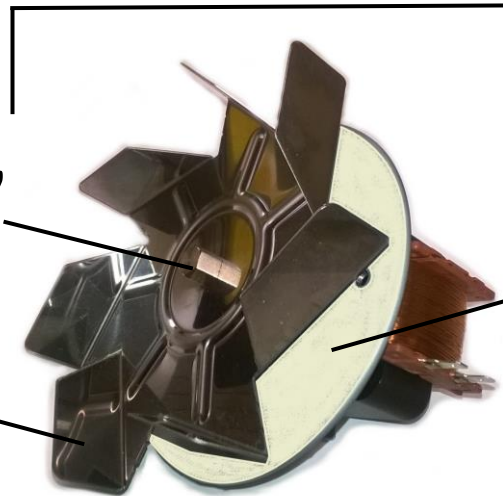

66

67

68

69

70 orange

71 green

72