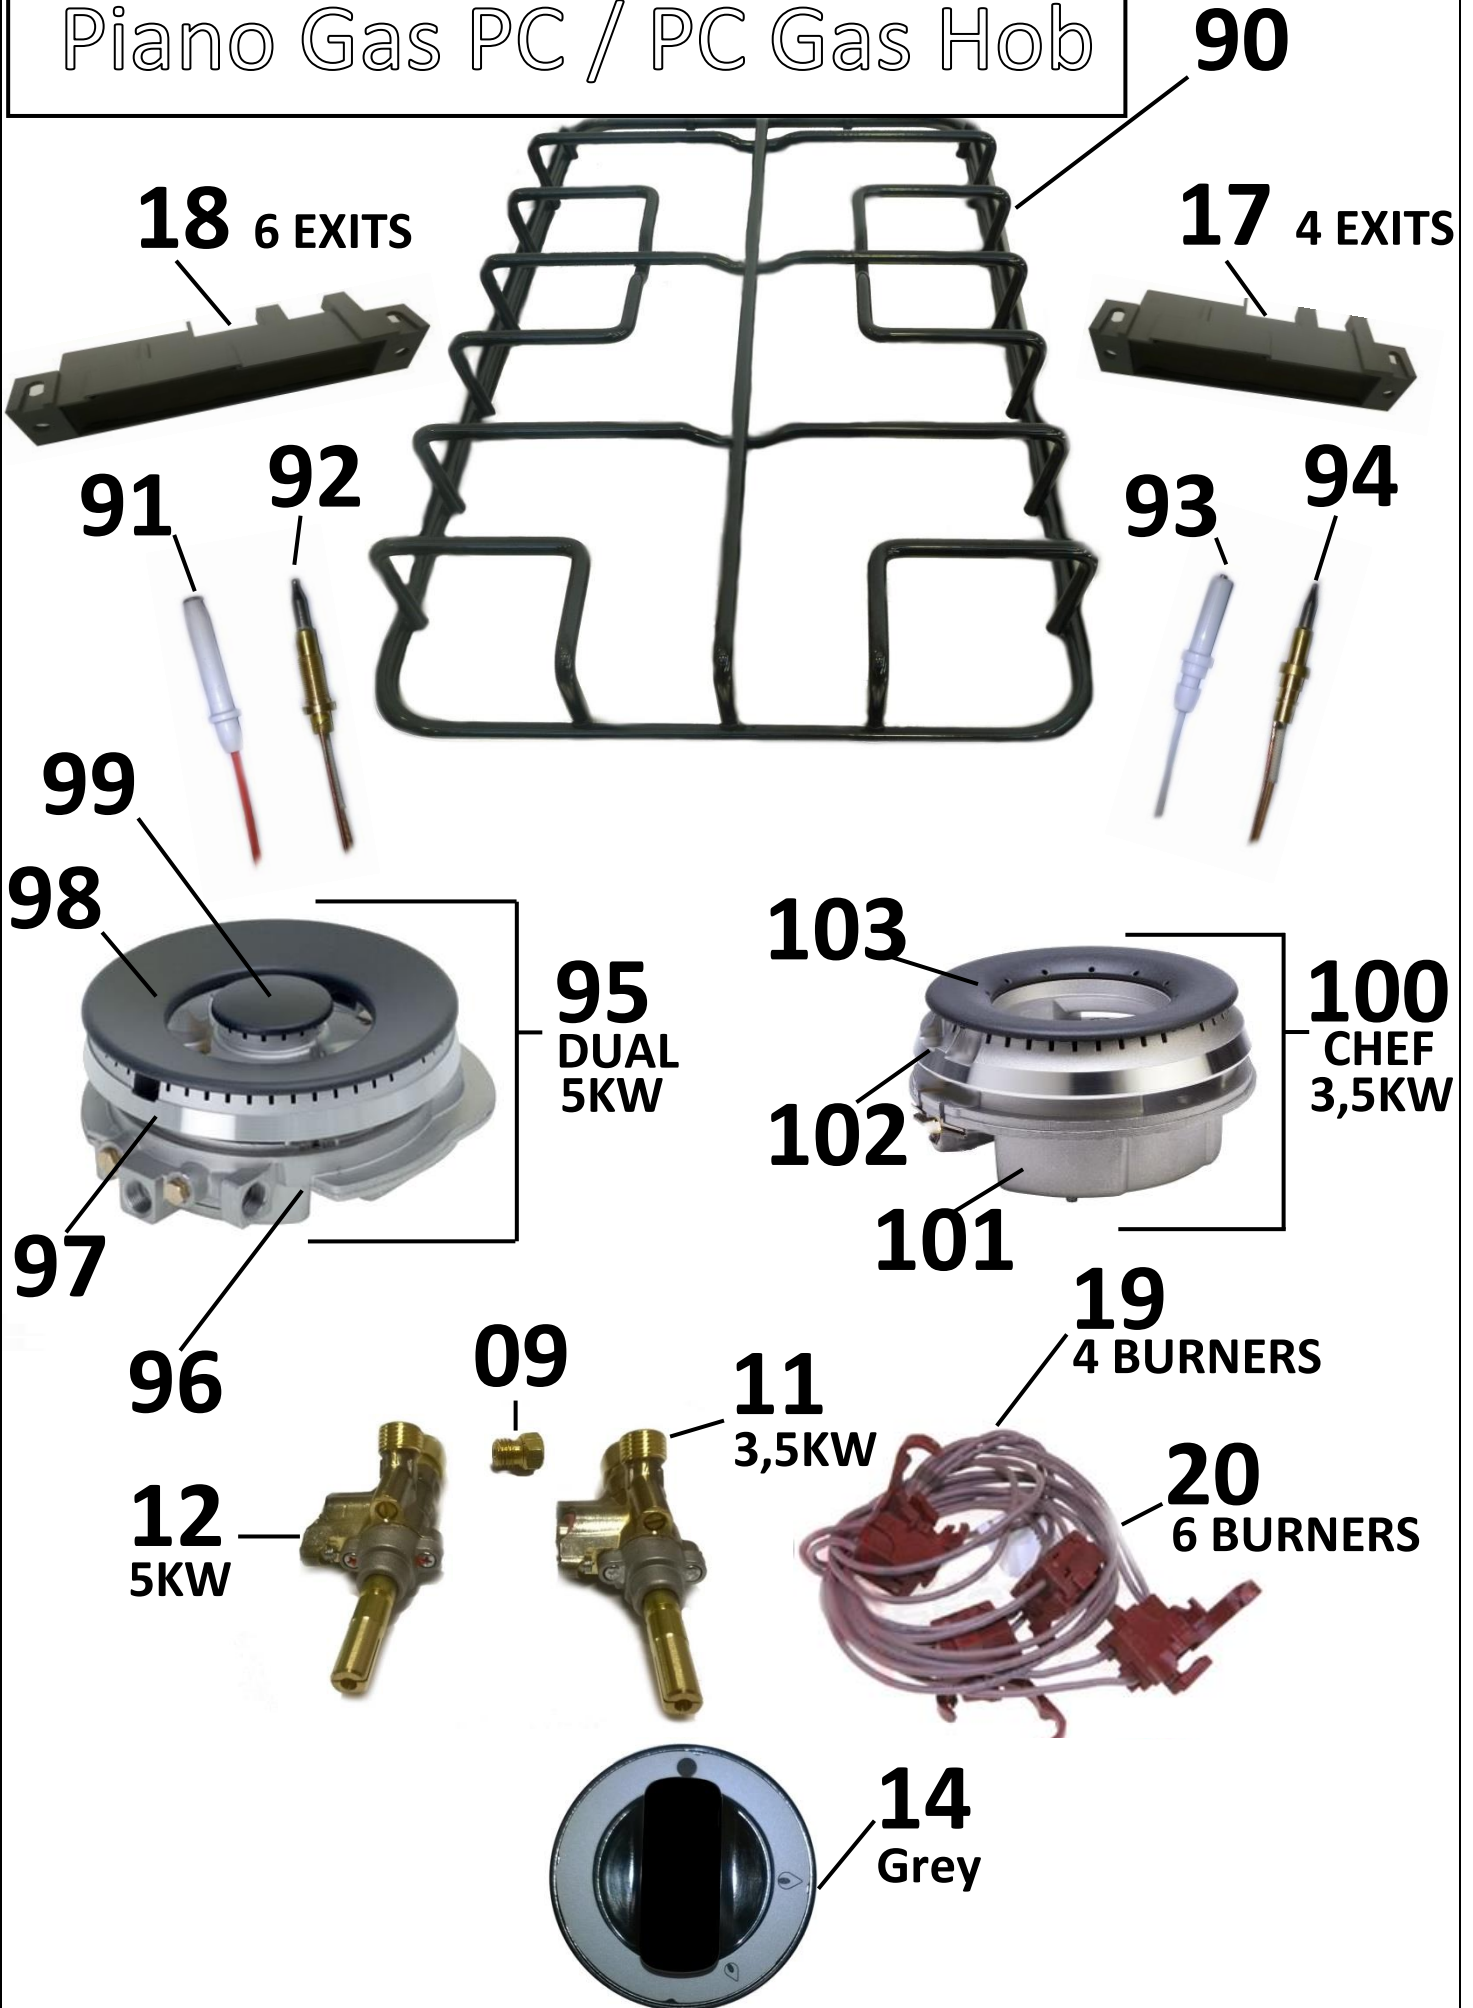

78	012807082	Black knob for timer with grey label (since May 2016)	€ 3,50
80	012807109	Burner for GN1/1 gas oven (complete with TC and spark plug)	€ 20,00
81	012807101	Nozzle holder for gas oven	€ 5,00
82	012817023	Nozzle Ø 1,60 for gas oven (Methane - all Europe)	€ 0,50
	012817024	Nozzle Ø 1,02 for gas oven (LPG - all Europe)	€ 0,50
83	012807105	Ignition box for GN1/1 gas oven (2 exits)	€ 5,50
85	012807111	1-way thermostat for GN1/1 gas oven	€ 18,00
88	012807064	Black knob for gas oven complete with adapter and grey label	€ 3,50
90	012837033	Enameled wire pan support for 2 burners Prochef	€ 20,00
91	012837011	Spark plug for Dual 5KW	€ 3,00
92	012837014	Thermocouple for Dual 5KW	€ 4,00
93	012837028	Spark plug for CHEF R 3,5KW	€ 1,50
94	012837027	Thermocouple for CHEF R 3,5KW	€ 4,00
95	012837041	Complete Dual 5KW (no Thermocouple, no spark plug)	€ 28,50
96	012837007	Burner cup for Dual 5KW	€ 17,00
97	012837008	Diamond-cut burner body for Dual 5KW	€ 6,50
98	012837009	External burner lid for Dual 5KW	€ 4,00
99	012837010	Inner burner lid for Dual 5KW	€ 1,00
100	012837042	Complete CHEF R 3,5KW (no Thermocouple, no spark plug)	€ 22,00
101	012837024	Burner cup for CHEF R 3,5KW	€ 9,50
102	012837025	Diamond-cut burner body for CHEF R 3,5KW	€ 6,50
103	012837026	Burner lid for CHEF R 3,5KW	€ 6,00

*****THIS IS A DRAFT VERSION*****

Piano Gas PC / PC Gas Hob