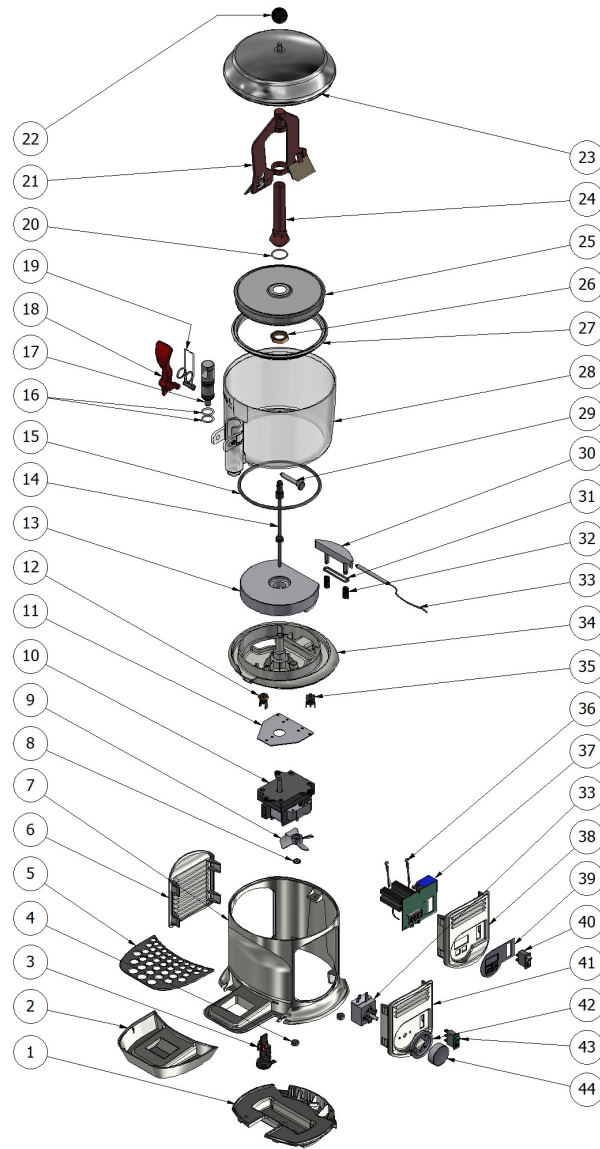

DELICE 3

**DELICE 3**

Pos.	Code	Description	Package quantity
44	22800-26458	THERMOSTAT KNOB 0-90? HOT CHOCOLATE	3
43	22800-24301	MAIN SWITCH HOT DRINK DISPENSER	3
42	22800-26466	TAP RING FOR THERMOSTAT 0-90? 32/194F HOTDRINK	5
41	22800-26437	SILVER SIDE PANEL FOR CONTROLS	1
41	22800-26462	SIDE PANEL FOR CONTROLS	2
41	22800-26402	SIDE PANEL FOR CONTROLS BLACK DELICE	2
41	22800-26432	SIDE GOLDEN DOOR FOR CONTROLS	1
40	22800-24302	2-POSITION SWITCH	3
39	22800-26482	*****	2
39	22800-26453	*****	2
39	22800-26452	*****	2
38	22800-26480	SIDE PANEL FOR CONTROLS BLACK DELICE	2
38	22800-26450	SIDE PANEL FOR CONTROLS BLACK DELICE	2
37	22800-26448	ELECTRONIC DEVICE 230/240V 50/60HZ	1
37	22800-26449	*****	1
36	22800-26441	TEMPERATUR SENSOR	1
35	22800-26447	LIMIT SWITCH 165?	1
34	22500-00600	HEATING PLATE HOLDER	1
33	22037-00000	5-95?C THERMOSTAT	1
32	22800-26420	SPRING FOR BULB HOLDER	2

**DELICE 3**

Pos.	Code	Description	Package quantity
31	22500-01301	OR BULB HOLDER (3 L)	5
30	22500-01100	THERMOSTAT HOLDER	2
29	22800-22160	BLACK FAUCET HANDLE PIN	3
29	22800-22100	RED FAUCET HANDLE PIN	3
28	22500-00250	BOWL 3LT	1
27	22500-01200	BOWL GASKET HOTDRINK 3LT	2
26	10533-13105	CENTRAL SHAFT NUT	2
25	22500-00300	BOWL BOTTOM PLATE HOTDRINK 3LT	1
24	22500-00400	BOWL SHAFT	3
23	22500-00500	BOWL COVER HOTDRINK 3 L	1
23	22500-00502	GOLDEN BOWL COVER	1
22	22500-02000	COVER KNOB	2
21	22500-00800	MIXER 3LT	3
20	22500-01302	BOWL SHAFT O-RING	5
19	22800-26424	FAUCET SPRING	3
18	22700-01800	FAUCET RED HANDLE MT MINI / DELICE	2
18	22700-01801	BLACK PUSH HANDLE	2
17	22800-14801	FAUCET PISTON FOR HOT DRINK MACHINE	3
16	22800-15100	FAUCET PISTON O-RING	10
15	22500-01300	BOWL O-RING HOTDRINK 3LT	2

**DELICE 3**

Pos.	Code	Description	Package quantity
2	22800-26479	DRIP TRAY	2
2	22800-26439	SILVER DRIP TRAY	1
2	22800-26434	GOLDEN DRIP TRAY	1
2	22800-26446	DRIP TRAY	2
1	22500-00001	BLACK BASE	2