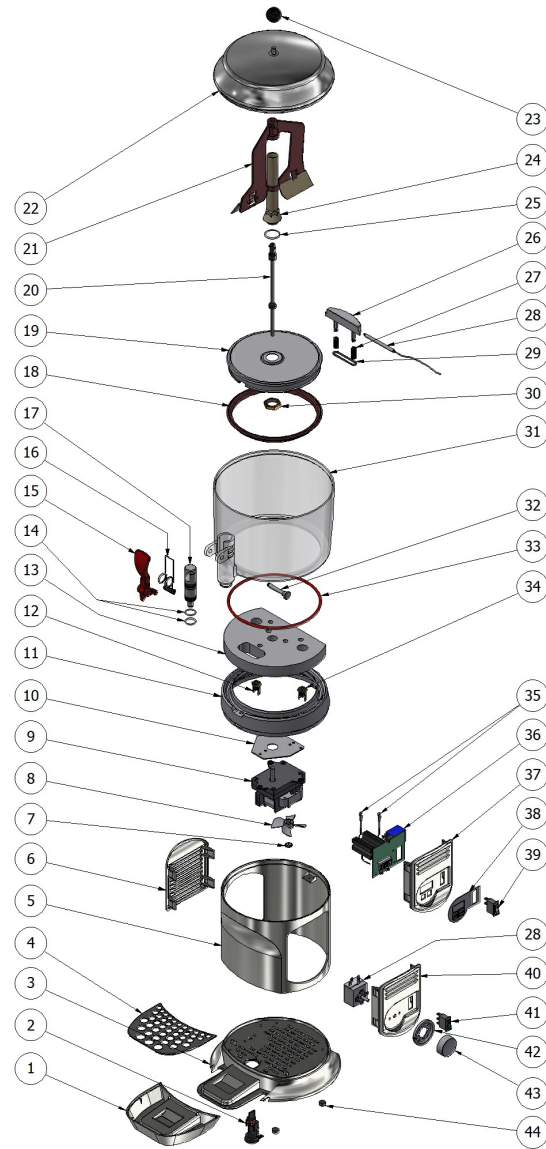

DELICE 5

DELICE 5

Pos.	Code	Description	Package quantity
44	22800-26417	RUBBER LEG	10
43	22800-26458	THERMOSTAT KNOB 0-90? HOT CHOCOLATE	3
42	22800-26466	TAP RING FOR THERMOSTAT 0-90? 32/194F HOTDRINK	5
41	22800-24301	MAIN SWITCH HOT DRINK DISPENSER	3
40	22800-26462	SIDE PANEL FOR CONTROLS	2
40	22800-26402	SIDE PANEL FOR CONTROLS BLACK DELICE	2
40	22800-26432	SIDE GOLDEN DOOR FOR CONTROLS	1
39	22800-24302	2-POSITION SWITCH	3
38	22800-26482	*****	2
37	22800-26480	SIDE PANEL FOR CONTROLS BLACK DELICE	2
37	22800-26450	SIDE PANEL FOR CONTROLS BLACK DELICE	2
36	22800-26448	ELECTRONIC DEVICE 230/240V 50/60HZ	1
36	22800-26449	*****	1
35	22800-26447	LIMIT SWITCH 165?	1
34	22500-01600	0-125?C THERMOSTAT	2
33	22800-26418	BOWL O-RING	5
32	22800-22160	BLACK FAUCET HANDLE PIN	3
32	22800-22100	RED FAUCET HANDLE PIN	3
31	22800-26469	5 L BOWL TRITAN	1
30	10533-13105	CENTRAL SHAFT NUT	2

DELICE 5

Pos.	Code	Description	Package quantity
29	22500-01301	OR BULB HOLDER (3 L)	5
28	22037-00000	5-95°C THERMOSTAT	1
27	22800-26420	SPRING FOR BULB HOLDER	2
26	22800-26491	THERMOSTAT BULB HOLDER	1
25	22500-01302	BOWL SHAFT O-RING	5
24	22800-26486	BOWL SHAFT	1
23	22500-02000	COVER KNOB	2
22	22800-26429	BOWL GOLDEN COVER 5 LT	1
22	22800-26409	BOWL COVER	1
21	22800-26414	MIXER 5L	2
20	33800-09801	DRIVING SHAFT 5L	3
19	22800-26492	BOWL BOTTOM PLATE	1
18	22800-26410	BOWL GASKET	5
17	22800-14801	FAUCET PISTON FOR HOT DRINK MACHINE	3
16	22800-26424	FAUCET SPRING	3
15	22700-01801	BLACK PUSH HANDLE	2
15	22700-01800	FAUCET RED HANDLE MT MINI / DELICE	2
14	22800-15100	FAUCET PISTON O-RING	10
13	22800-26493	INSULATING BOARD FOR HEATER	1
12	22500-01600	0-125°C THERMOSTAT	2