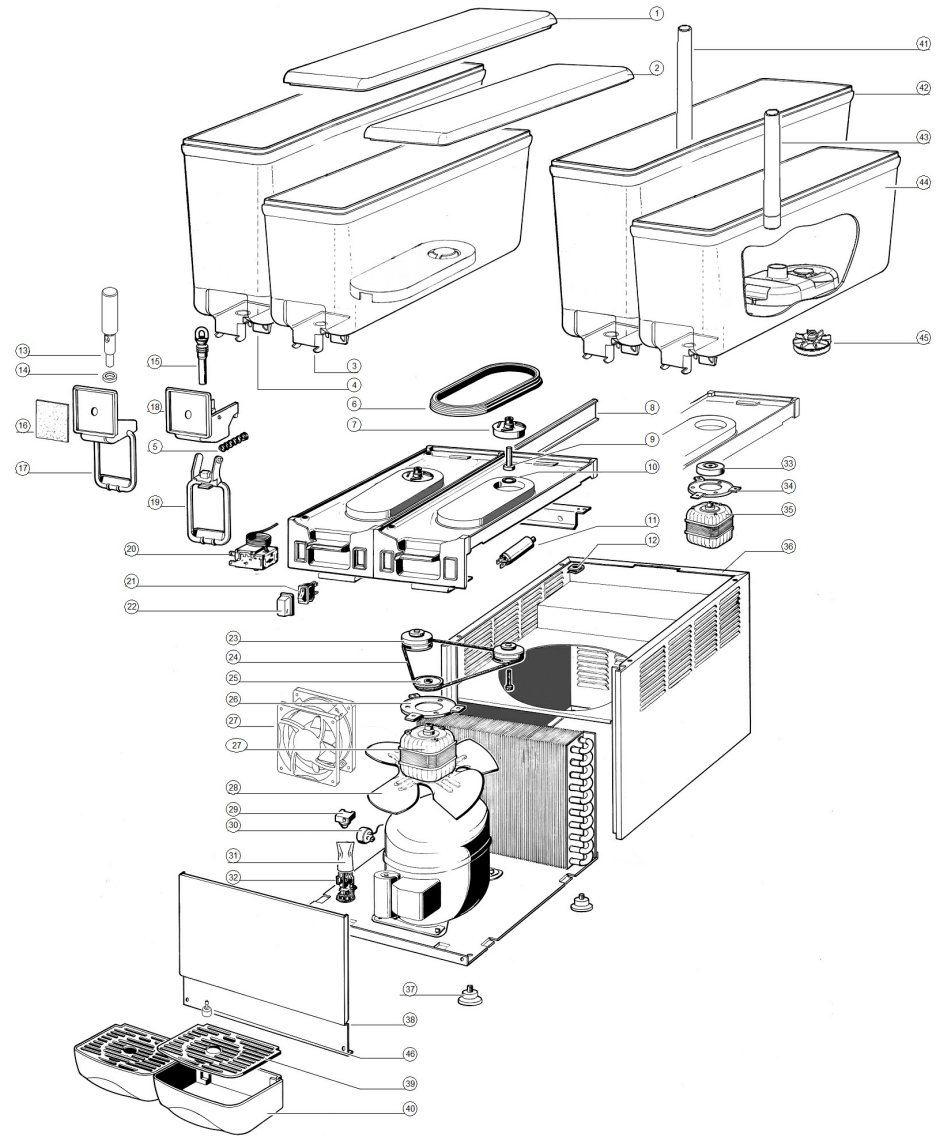

COMPACT 12-20 UL

**COMPACT 12-20 UL**

Pos.	Code	Description	Package quantity	Note
1	22900-00100	12/20L. BOWL COVER	1	
2	22900-00100	12/20L. BOWL COVER	1	
3	22900-00010	12L. BOWL POLYCARBONATE (SUBM.PUMP)	1	
4	22900-04810	20 L. BOWL POLYCARBONATE (SUB.PUMP)	1	
5	22800-02600	FAUCET SPRING	10	
6	22800-17200	BOWL GASKET	5	
7	33900-01201	IMPELLER MAESTRALE JOLLY 5/8/12/20 LT 50/60HZ	3	
8	22900-00700	PLASTIC I BEAM FOR CONNECTION	1	
9	22900-00600	CENTRAL PIVOT	2	
10	22040-00000	O-RING SENSOR	10	
11	22900-03051	CAPACITOR 8MF	1	
12	10554-45000	M5 CLIP FOR MODELS 5,7,10 L	20	
13	22800-21903	STAINLESS STEEL PISTON	2	
14	10028-02503	FAUCET PISTON GASKET	5	
15	21703-00000	PINCH TUBE	10	
16	10029-00020	PICTURE	5	
17	22900-00500	LEVER FOR GRAVITY FAUCET	3	
17	22900-00506	LEVER FOR GRAVITY FAUCET	1	
18	22900-00860	GREEN FAUCET COVER	2	
19	22900-00501	PUSH HANDLE FOR PINCH TUBE	2	

**COMPACT 12-20 UL**

Pos.	Code	Description	Package quantity	Note
20	21087-00010	THERMOSTAT MOD. K50B FOR COLD DISPENSERS	2	
21	21125-00000	16A 1 SWITCH	5	
22	22800-24390	SWITCH CAP	10	
23	33900-01051	PULLEY, MAGNET AND SPACER ASSEMBLY	1	
24	22900-03601	BELT FOR COMPACT-JOLLY	5	
25	22800-02201	? 7 mm BLACK DRIVING PULLEY	5	
26	22800-04800	PUMP MOTOR BRACKET	2	
27	22800-07601	MOTOR FOR FAN WITH BRACKET 115/60 HT20/1	1	
27	22900-03001	PUMP/FAN MOTOR 34W 115V 60HZ	1	
28	22900-00402	FAN BLADE DIAM 230 MM 34?	2	2/..
28	22900-00402	FAN BLADE DIAM 230 MM 34?	2	3/..
28	22900-00402	FAN BLADE DIAM 230 MM 34?	2	4/..
29	[[	COMPRESSOR START RELAY	0	Order with the code shown on the piece
30	[[[	COMPRESSOR MOTOR PROTECTOR	0	Order with the code shown on the piece
31	22800-12701	TERMINAL BLOCK PROTECTION	5	
32	22800-05500	TERMINAL BLOCK WITH CABLE CLAMP	3	
33	33800-00803	? 7 mm MOTOR MAGNET	2	
34	22800-04800	PUMP MOTOR BRACKET	2	
35	22800-04706	PUMP MOTOR 115V 60HZ 10W	1	
36	22900-03200	CABINET FOR ARCTIC COMPACT 1 BOWL	1	1/..